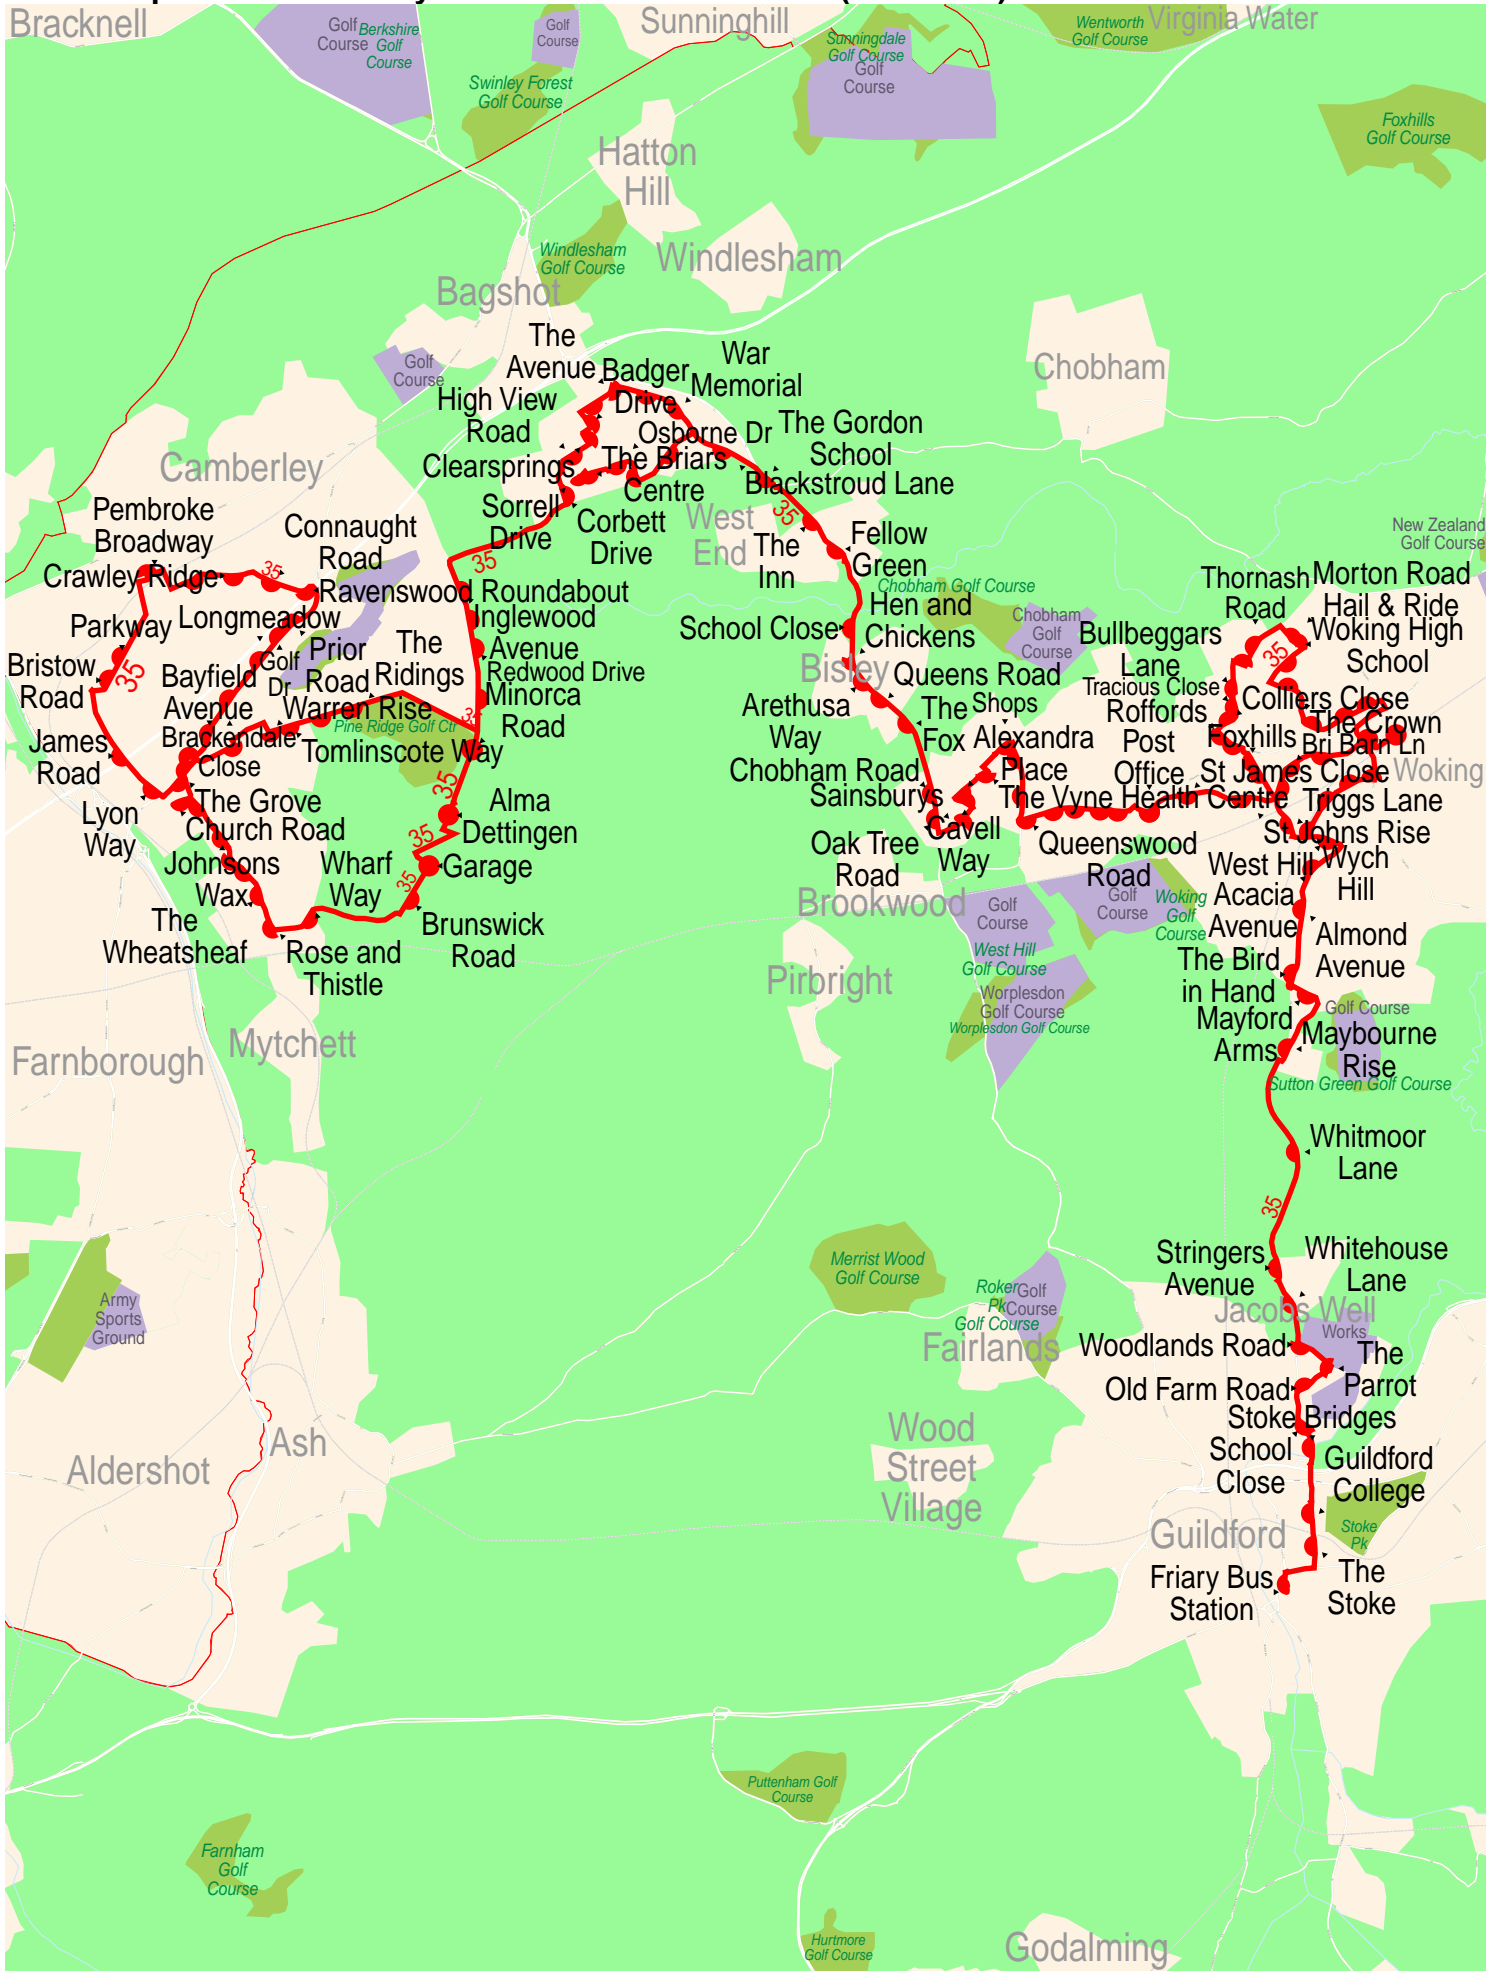

Route map for Arriva Surrey & West Sussex service 35 (outbound)

Route map for Arriva Surrey & West Sussex service 35 (inbound)