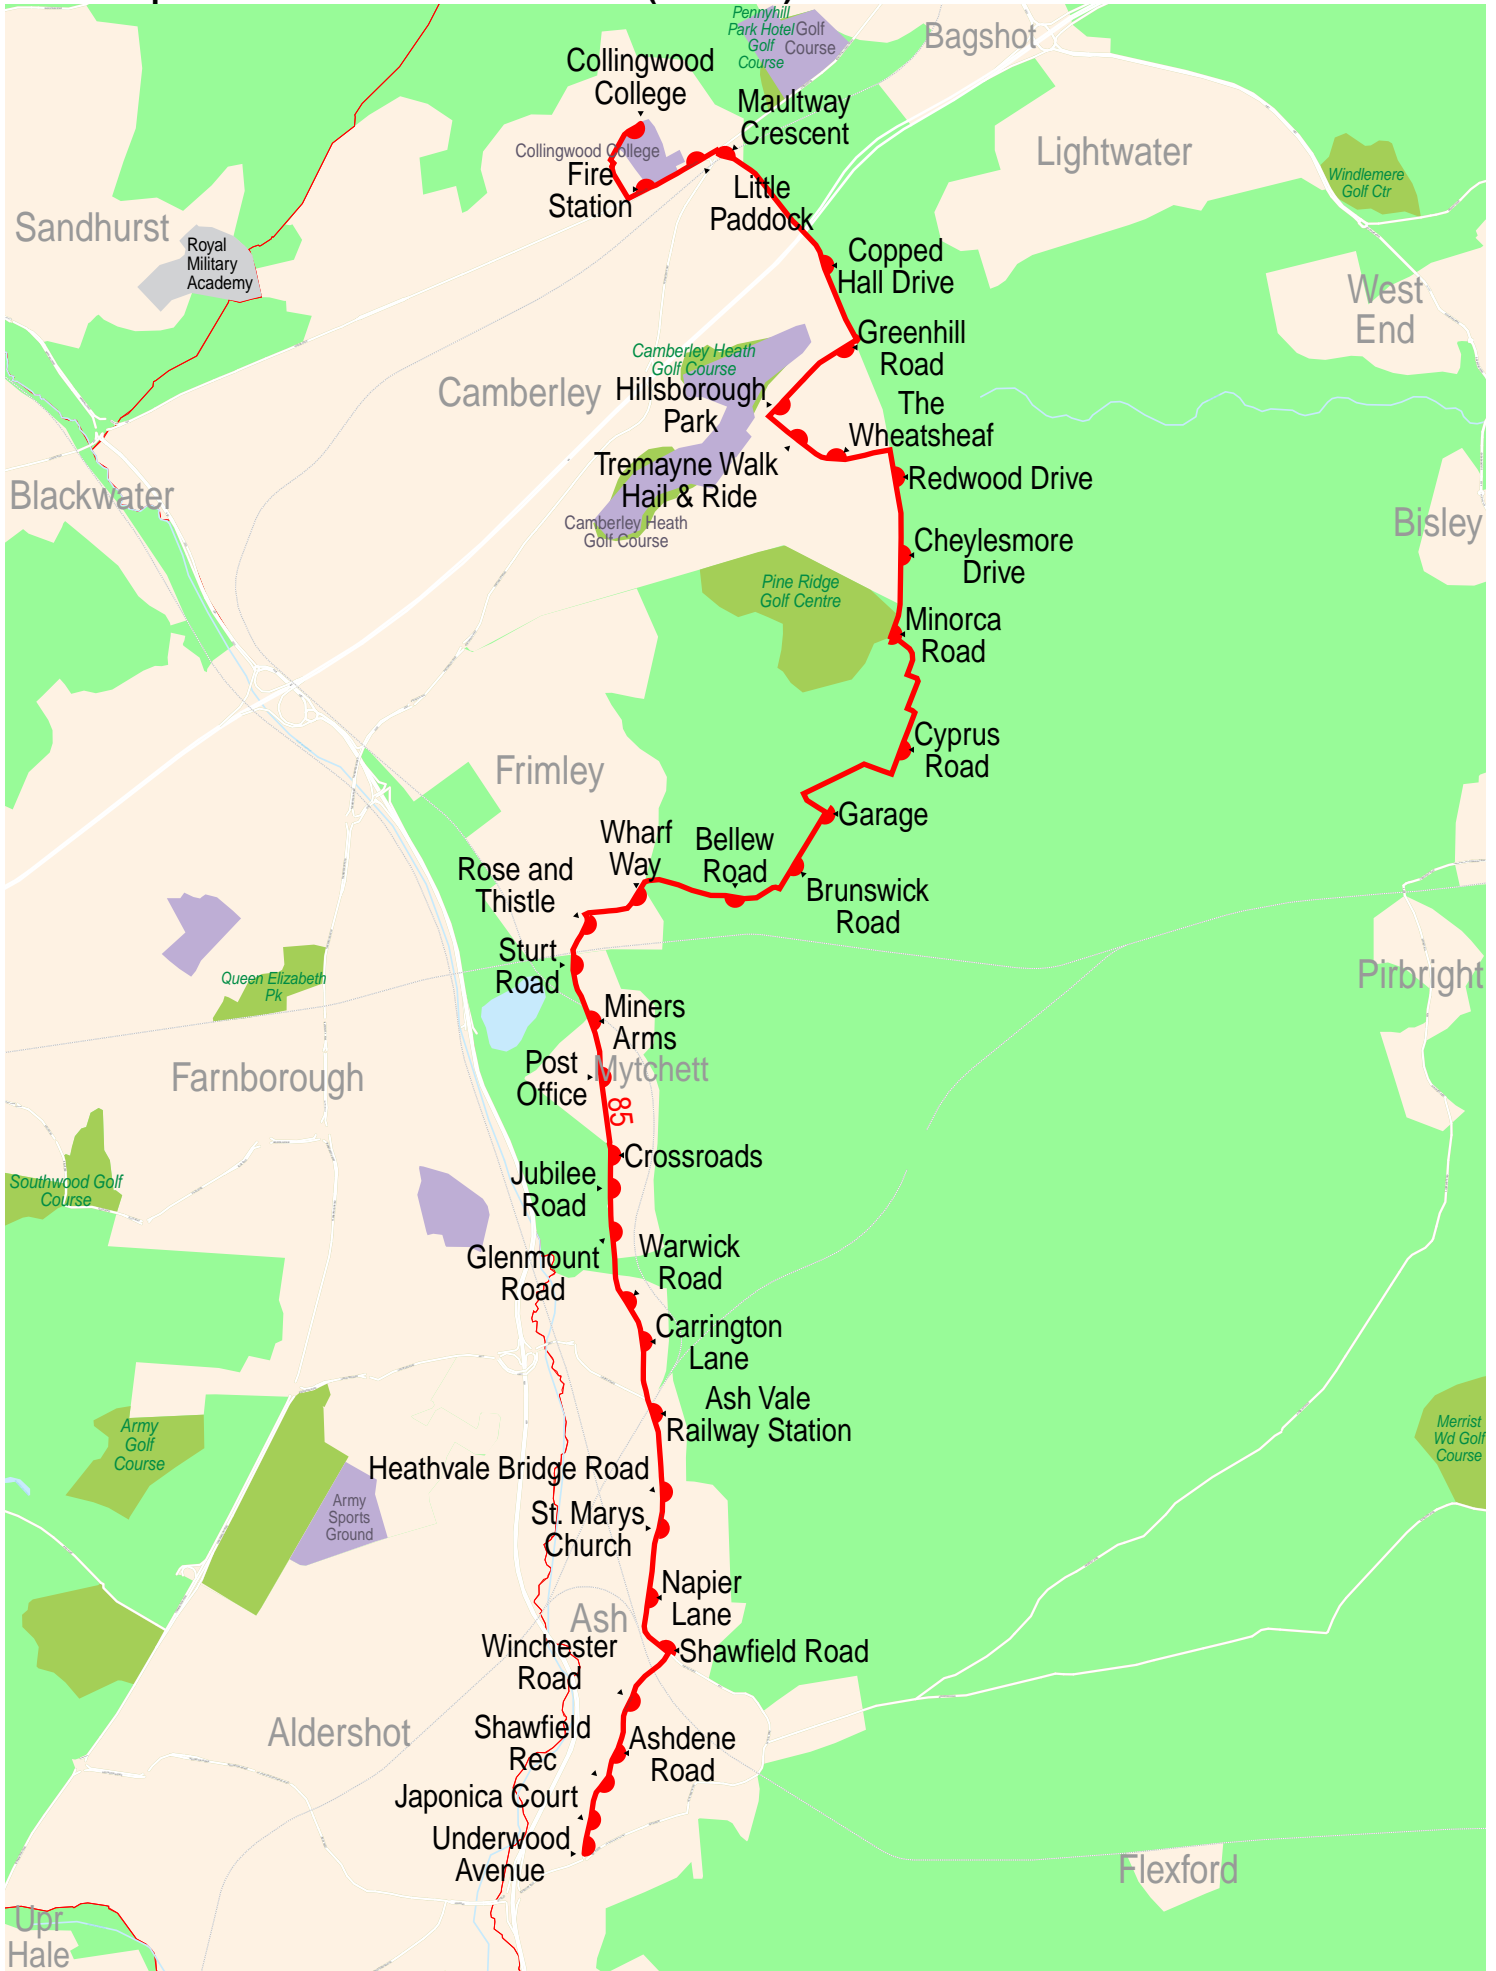

Route map for Edward Thomas service 85 (outbound)

Route map for Edward Thomas service 85 (inbound)

1.5 km 3 km 4.5 km 6 km