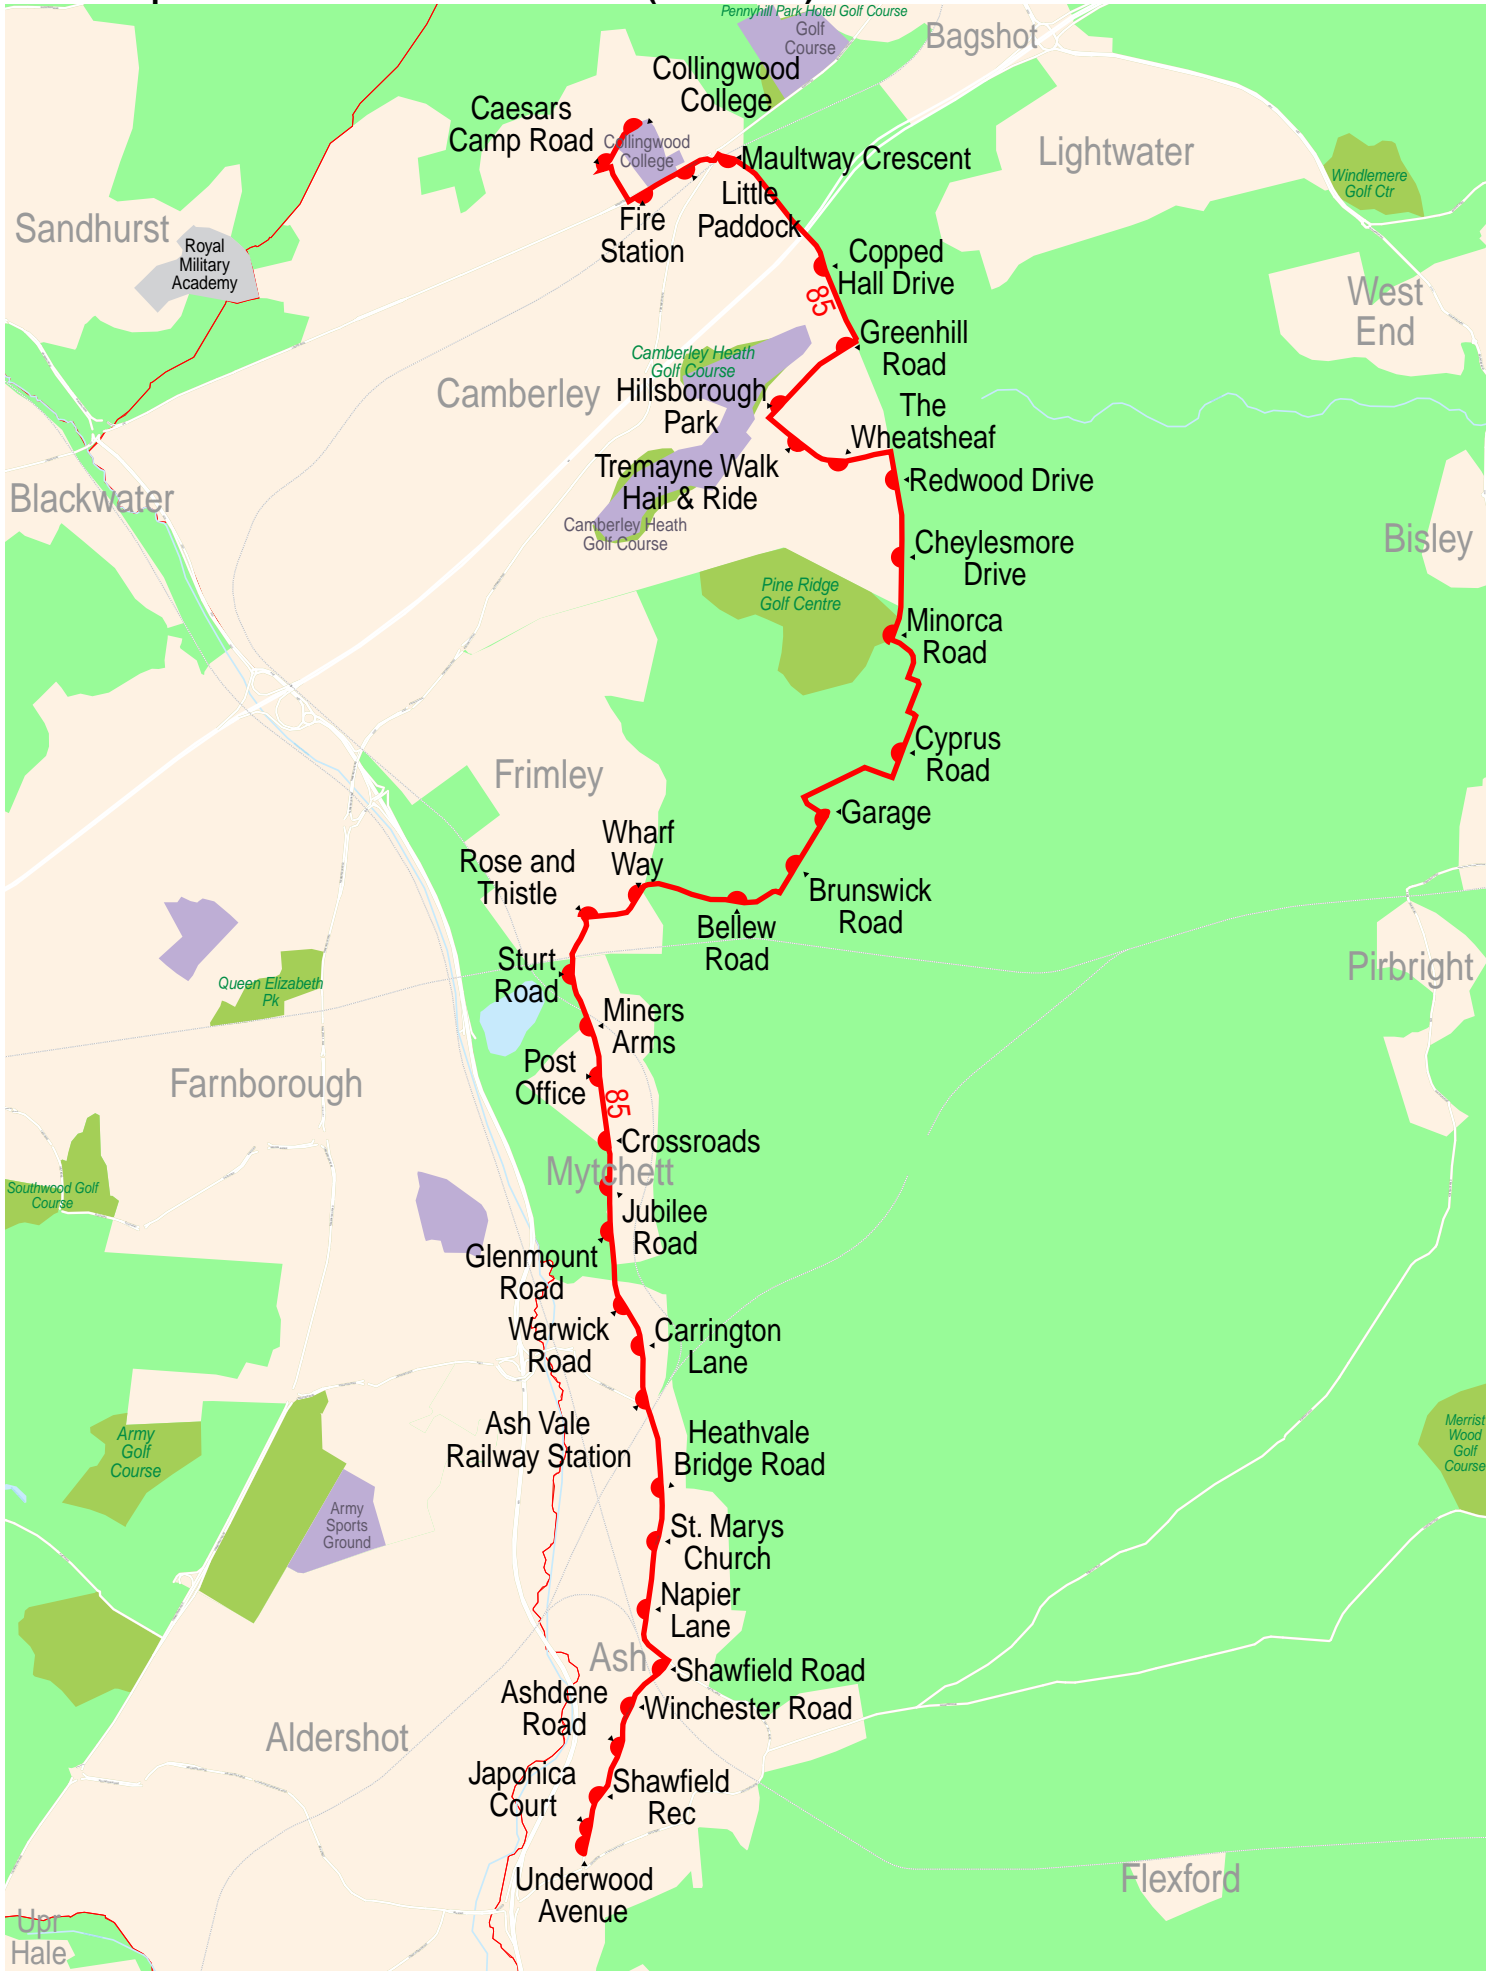

Route map for Edward Thomas service 85 (outbound)

Route map for Edward Thomas service 85 (inbound)

1.5 km 3 km 4.5 km 6 km