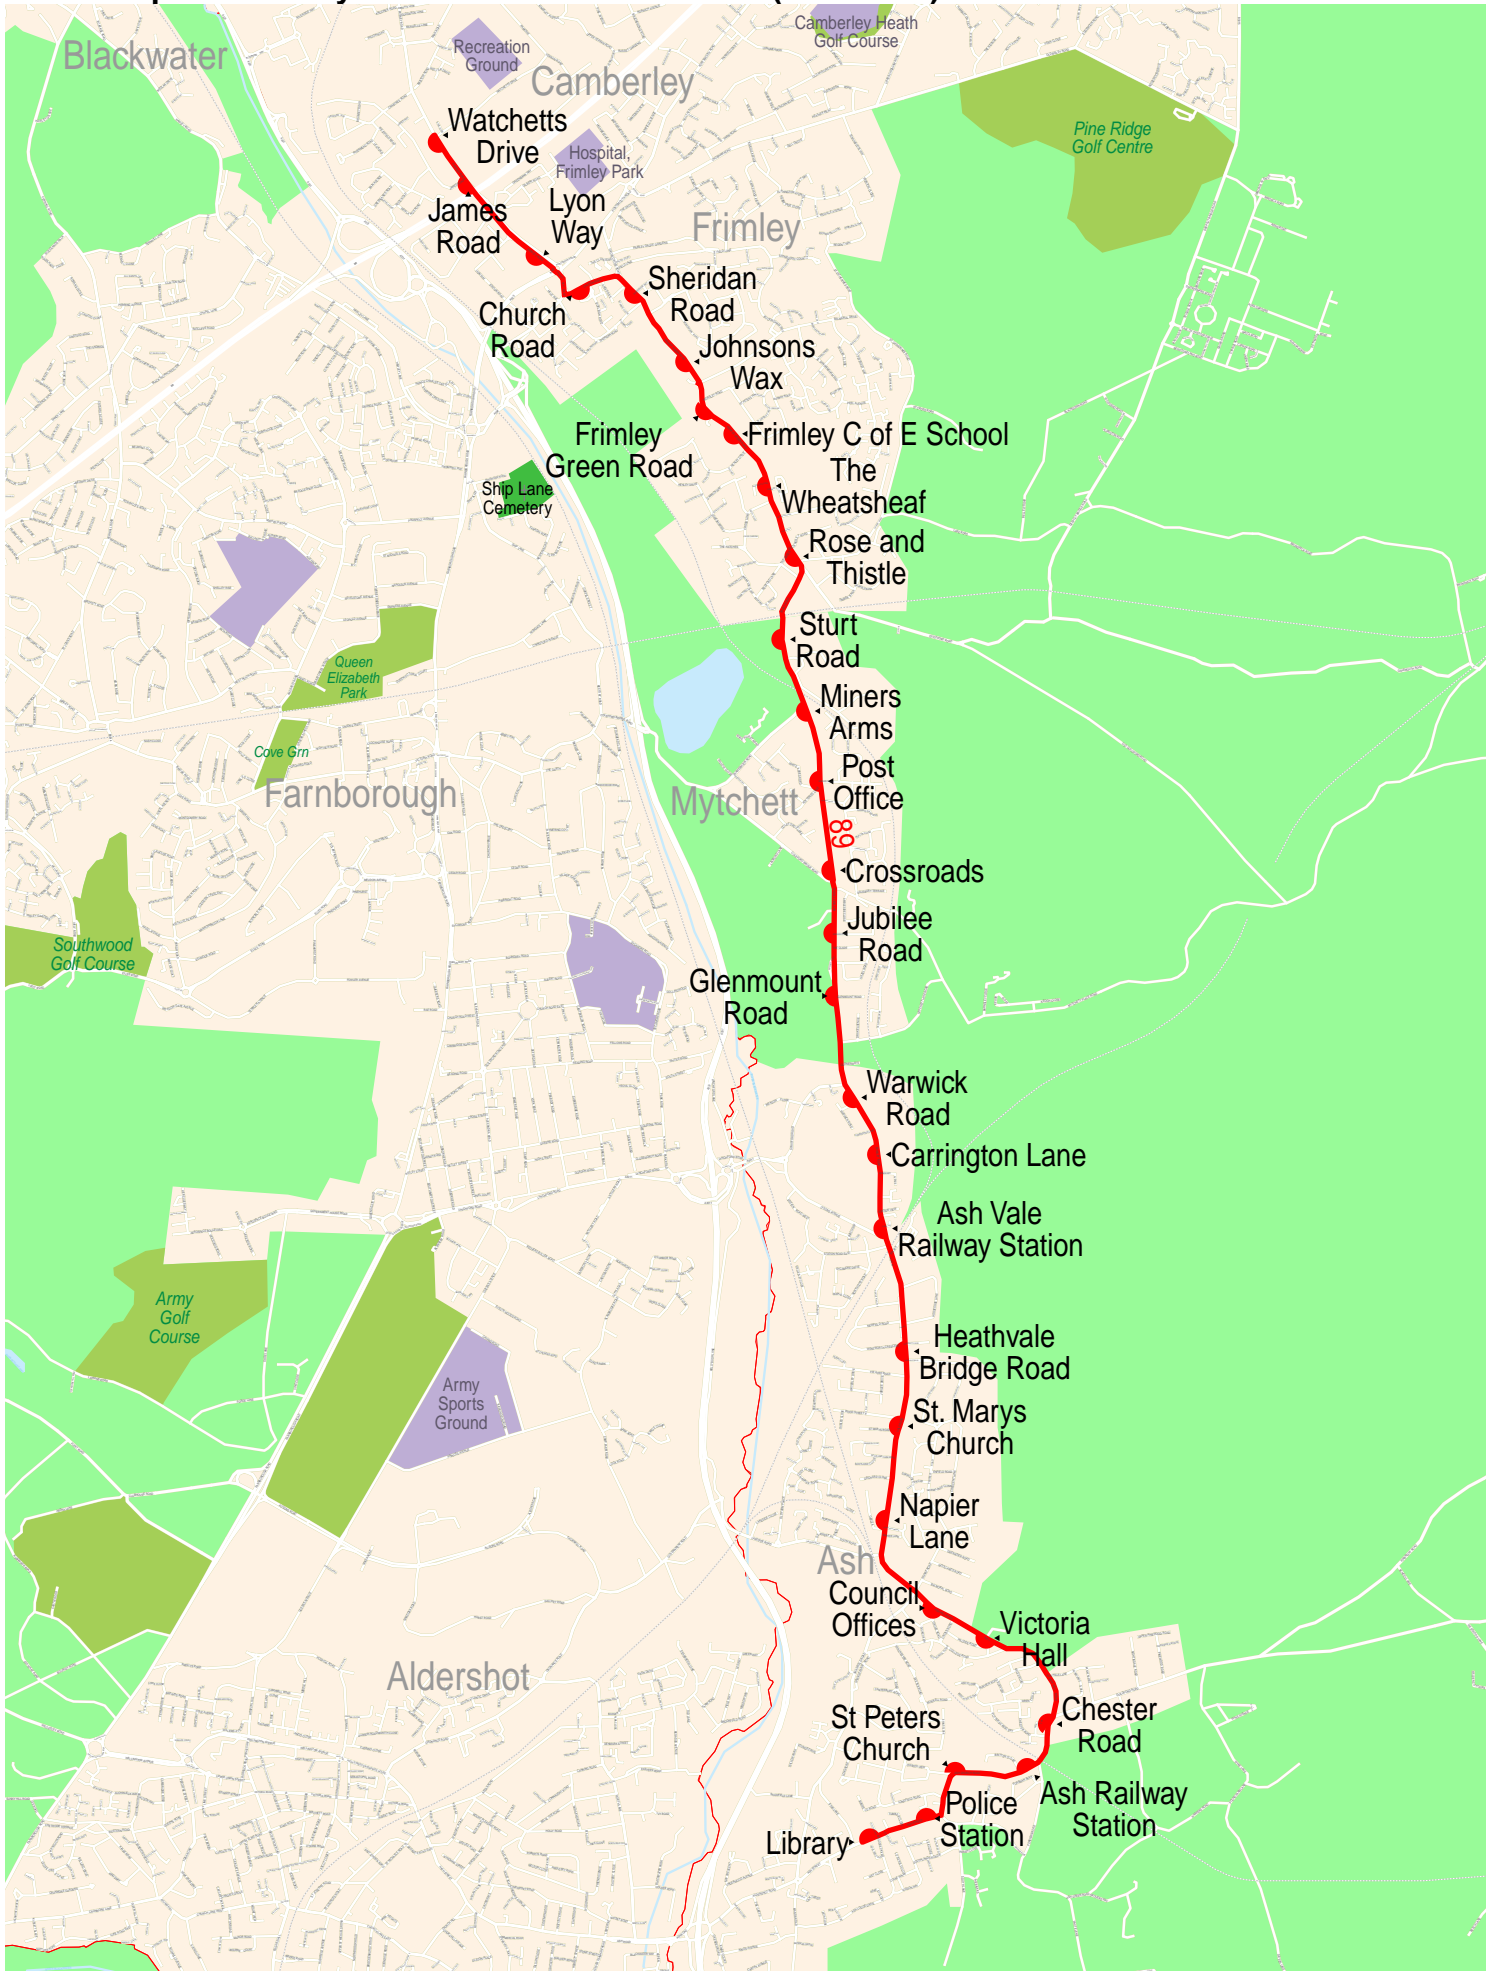

**Route map for Countryliner Coach Hire service 89 (outbound)**

1 km 2 km 3 km 4 km

**Route map for Countryliner Coach Hire service 89 (inbound)**

1 km 2 km 3 km 4 km