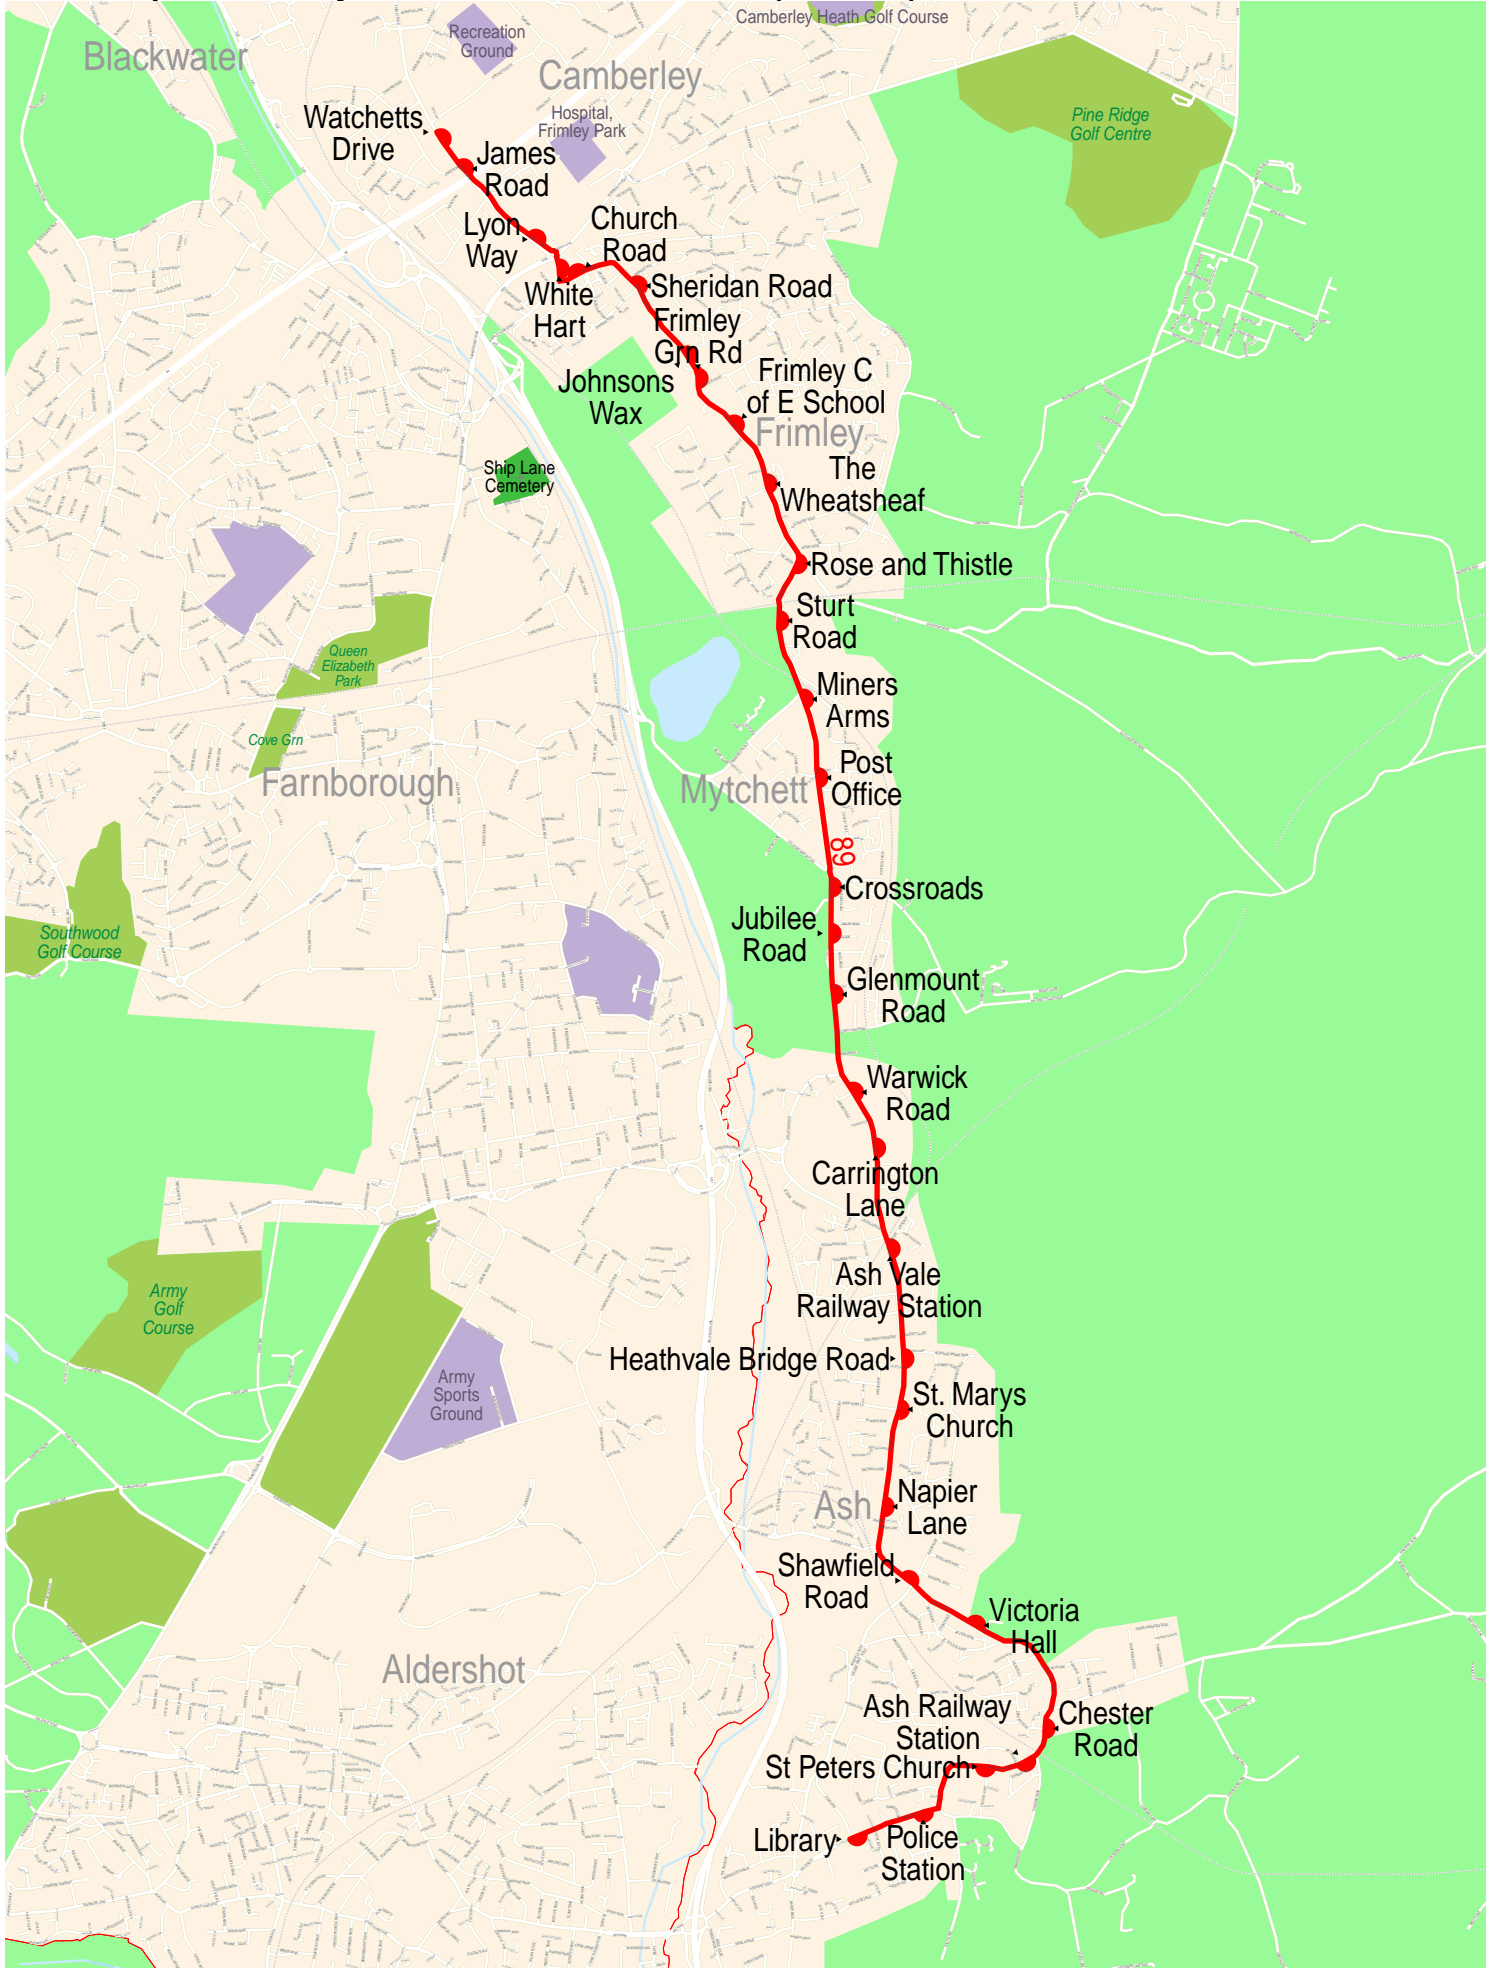

**Route map for Countryliner Coach Hire service 89 (outbound)**

1 km 2 km 3 km 4 km

**Route map for Countryliner Coach Hire service 89 (inbound)**

1 km 2 km 3 km 4 km