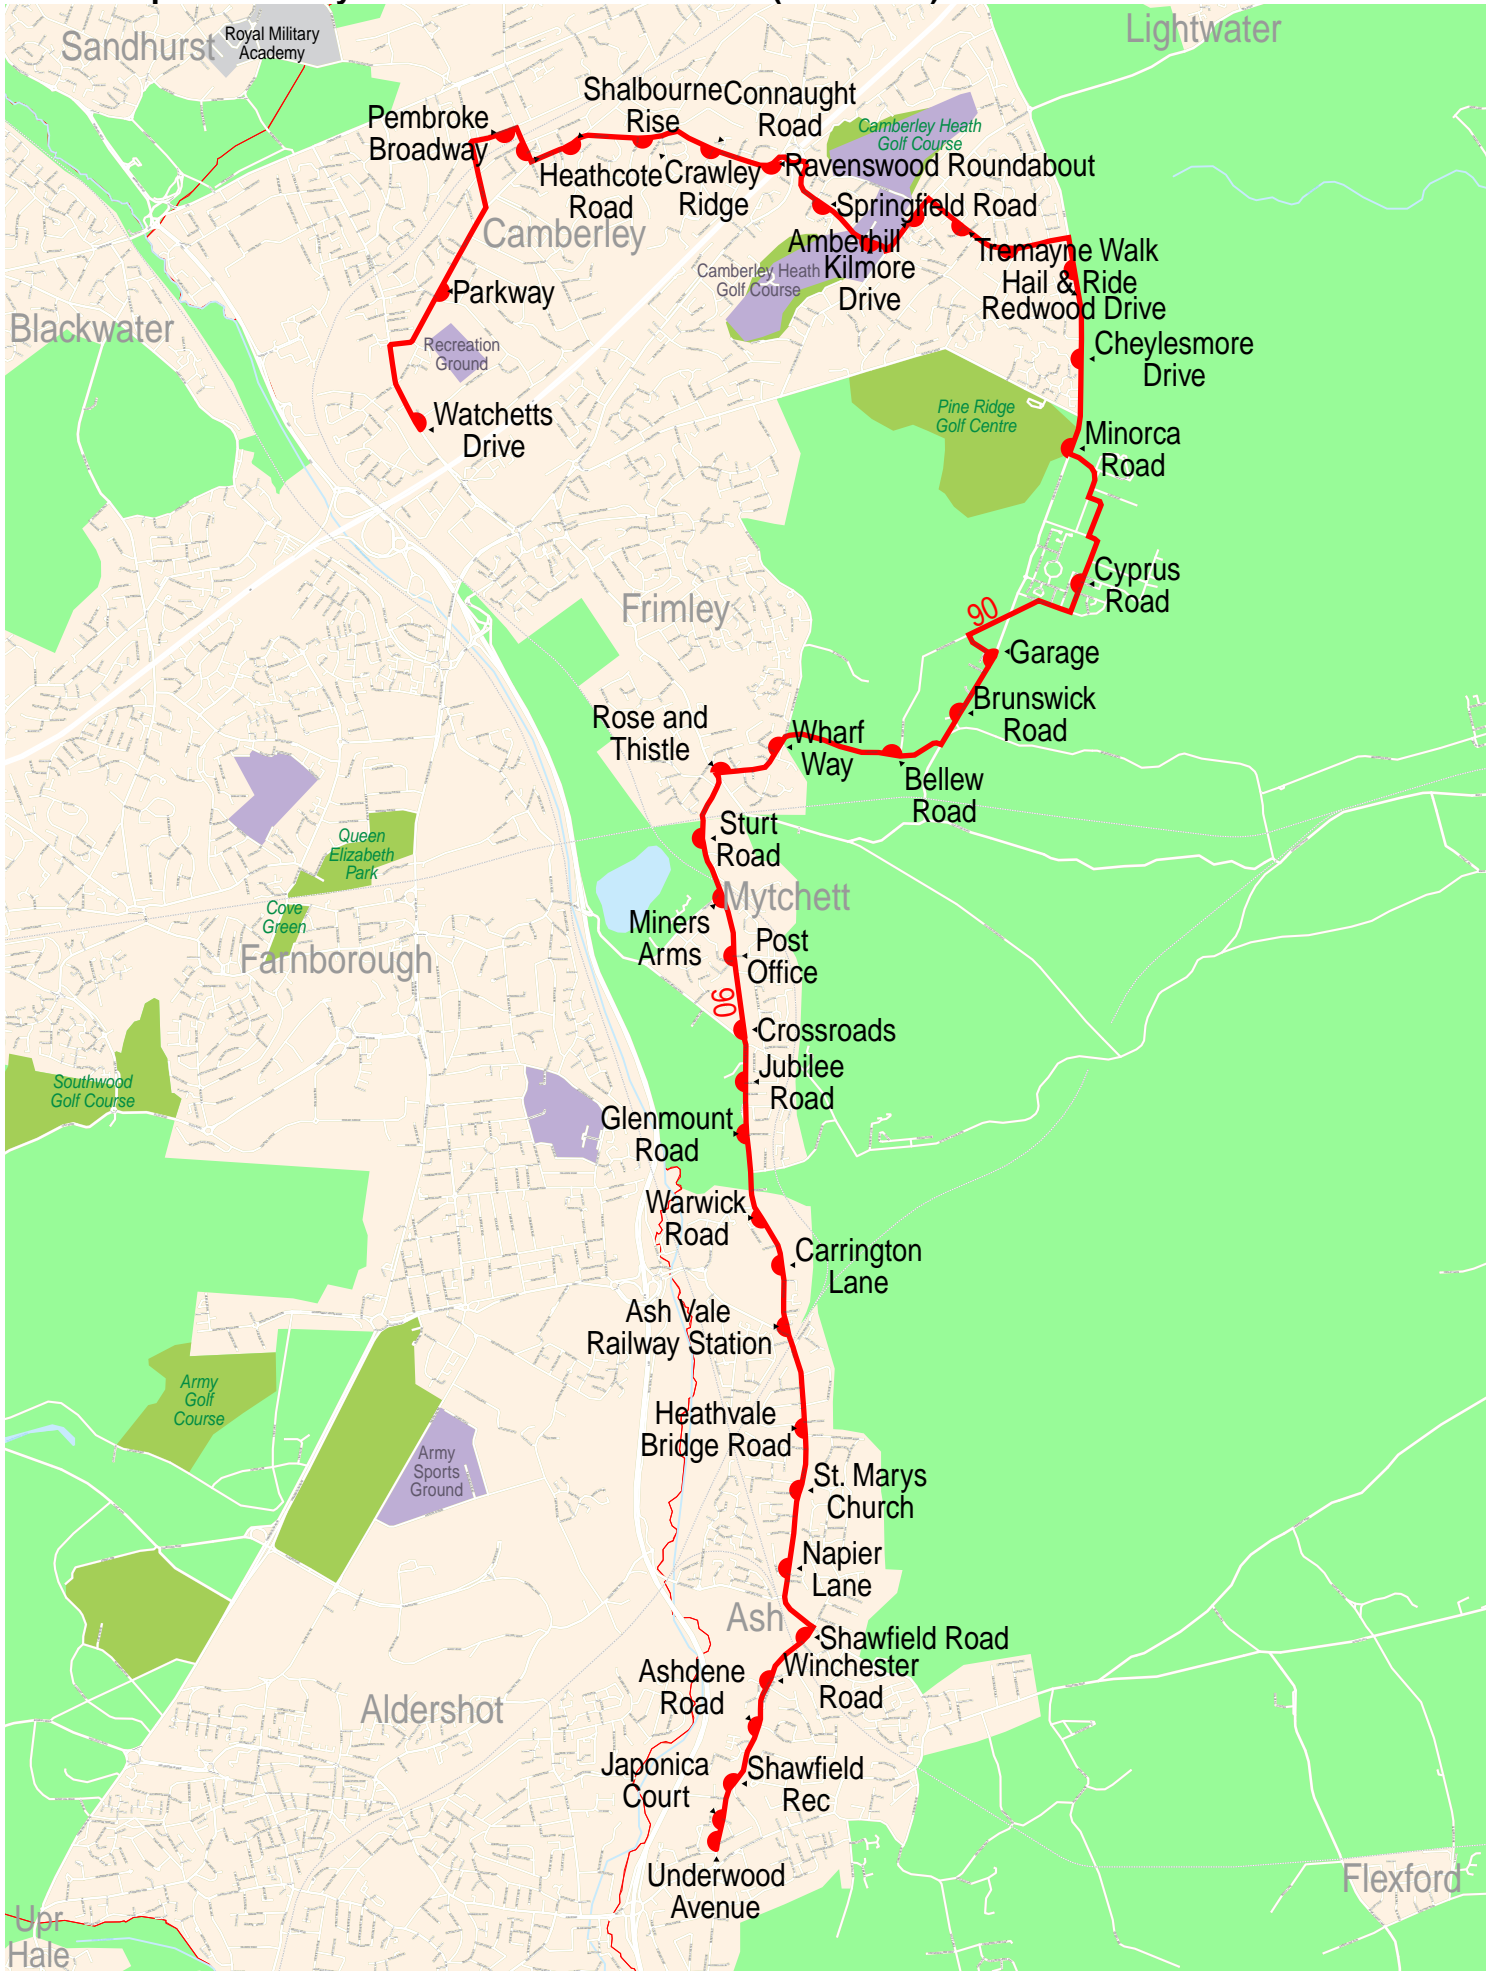

Route map for Countryliner Coach Hire service 90 (outbound)

Route map for Countryliner Coach Hire service 90 (inbound)